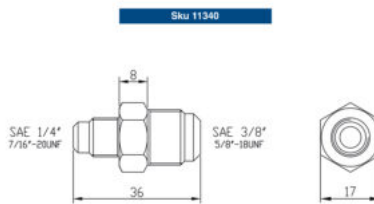

Catalogues and Products > Air-Conditioning > Fittings in Copper and Brass > **Brass Straight Connections - in Inches**

BRASS STRAIGHT CONNECTIONS - IN INCHES

For copper pipes

Product informations

Brass straight connections in inches for copper pipes.

Technical Features

CONNECTION SKU	DIMENSIONS
11340	1/4" X 3/8" SAE
11341	3/8" X 1/2" SAE
11342	1/4" X 1/2" SAE
11343	1/4" X 5/8" SAE
11344	3/8" X 5/8" SAE
11345	1/2" X 5/8" SAE
11346	1/2" X 3/4" SAE
11347	5/8" X 3/4" SAE

SKU	MODEL	PRICE
00000011340	CONNECTION - 1/4"X3/8" SAE - 10 PCS.	€3.85 VAT EXCLUDED

Brass Straight Connections - in Inches

SKU	MODEL	PRICE
00000011341	CONNECTION - 3/8"X1/2" SAE - 10 PCS.	€4.2 VAT EXCLUDED
00000011342	CONNECTION - 1/4"X1/2" SAE - 10 PCS.	€3.35 VAT EXCLUDED
00000011343	CONNECTION - 1/4"X5/8" SAE - 10 PCS.	€5.5 VAT EXCLUDED
00000011344	CONNECTION - 3/8"X5/8" SAE - 10 PCS.	€8.75 VAT EXCLUDED
00000011345	CONNECTION - 1/2"X5/8" SAE - 10 PCS.	€5.85 VAT EXCLUDED
00000011346	CONNECTION - 1/2"X3/4" SAE - 10 PCS.	€10.4 VAT EXCLUDED
00000011347	CONNECTION - 5/8"X3/4" SAE - 10 PCS.	€10.65 VAT EXCLUDED

Brass Straight Connections - in Inches

Skü 11244

Skü 11245