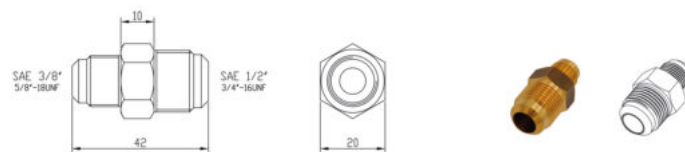

Catalogues and Products > Air-Conditioning > Fittings in Copper and Brass > **Brass Straight Connections - in Inches**

BRASS STRAIGHT CONNECTIONS - IN INCHES

For copper pipes

Product informations

Brass straight connections in inches for copper pipes.

Technical Features

CONNECTION SKU	DIMENSIONS
11340	1/4" X 3/8" SAE
11341	3/8" X 1/2" SAE
11342	1/4" X 1/2" SAE
11343	1/4" X 5/8" SAE
11344	3/8" X 5/8" SAE
11345	1/2" X 5/8" SAE
11346	1/2" X 3/4" SAE
11347	5/8" X 3/4" SAE

SKU	MODEL	PRICE
00000011340	CONNECTION - 1/4"X3/8" SAE - 10 PCS.	€3.85 VAT EXCLUDED

Brass Straight Connections - in Inches

SKU	MODEL	PRICE
00000011341	CONNECTION - 3/8"X1/2" SAE - 10 PCS.	€4.2 VAT EXCLUDED
00000011342	CONNECTION - 1/4"X1/2" SAE - 10 PCS.	€3.35 VAT EXCLUDED
00000011343	CONNECTION - 1/4"X5/8" SAE - 10 PCS.	€5.5 VAT EXCLUDED
00000011344	CONNECTION - 3/8"X5/8" SAE - 10 PCS.	€8.75 VAT EXCLUDED
00000011345	CONNECTION - 1/2"X5/8" SAE - 10 PCS.	€5.85 VAT EXCLUDED
00000011346	CONNECTION - 1/2"X3/4" SAE - 10 PCS.	€10.4 VAT EXCLUDED
00000011347	CONNECTION - 5/8"X3/4" SAE - 10 PCS.	€10.65 VAT EXCLUDED