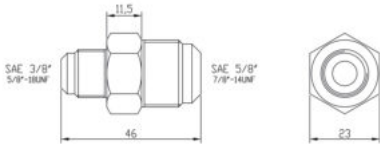

Technical Features

CONNECTION SKU	DIMENSIONS
11340	1/4" X 3/8" SAE
11341	3/8" X 1/2" SAE
11342	1/4" X 1/2" SAE
11343	1/4" X 5/8" SAE
11344	3/8" X 5/8" SAE
11345	1/2" X 5/8" SAE
11346	1/2" X 3/4" SAE
11347	5/8" X 3/4" SAE

SKU	MODEL	PRICE
00000011340	CONNECTION - 1/4"X3/8" SAE - 10 PCS.	€3.85 VAT EXCLUDED

Brass Straight Connections - in Inches

SKU	MODEL	PRICE
00000011341	CONNECTION - 3/8"X1/2" SAE - 10 PCS.	€4.2 VAT EXCLUDED
00000011342	CONNECTION - 1/4"X1/2" SAE - 10 PCS.	€3.35 VAT EXCLUDED
00000011343	CONNECTION - 1/4"X5/8" SAE - 10 PCS.	€5.5 VAT EXCLUDED
00000011344	CONNECTION - 3/8"X5/8" SAE - 10 PCS.	€8.75 VAT EXCLUDED
00000011345	CONNECTION - 1/2"X5/8" SAE - 10 PCS.	€5.85 VAT EXCLUDED
00000011346	CONNECTION - 1/2"X3/4" SAE - 10 PCS.	€10.4 VAT EXCLUDED
00000011347	CONNECTION - 5/8"X3/4" SAE - 10 PCS.	€10.65 VAT EXCLUDED

Brass Straight Connections - in Inches

Skü 11244

Skü 11245