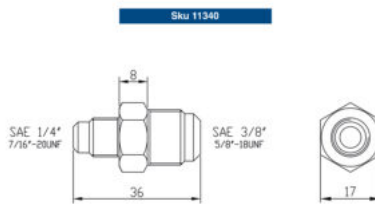

Catalogues and Products > Air-Conditioning > Fittings in Copper and Brass > **Brass Straight Connections - in Inches**

BRASS STRAIGHT CONNECTIONS - IN INCHES

For copper pipes

Product informations

Brass straight connections in inches for copper pipes.

Technical Features

<i>CONNECTION SKU</i>	<i>DIMENSIONS</i>
11340	1/4" X 3/8" SAE
11341	3/8" X 1/2" SAE
11342	1/4" X 1/2" SAE
11343	1/4" X 5/8" SAE
11344	3/8" X 5/8" SAE
11345	1/2" X 5/8" SAE
11346	1/2" X 3/4" SAE
11347	5/8" X 3/4" SAE

SKU	MODEL	PRICE
00000011340	CONNECTION - 1/4"X3/8" SAE - 10 PCS.	€4.35 VAT EXCLUDED

Brass Straight Connections - in Inches

SKU	MODEL	PRICE
00000011341	CONNECTION - 3/8"X1/2" SAE - 10 PCS.	€4.75 VAT EXCLUDED
00000011342	CONNECTION - 1/4"X1/2" SAE - 10 PCS.	€6.1 VAT EXCLUDED
00000011343	CONNECTION - 1/4"X5/8" SAE - 10 PCS.	€10.6 VAT EXCLUDED
00000011344	CONNECTION - 3/8"X5/8" SAE - 10 PCS.	€10.05 VAT EXCLUDED
00000011345	CONNECTION - 1/2"X5/8" SAE - 10 PCS.	€6.65 VAT EXCLUDED
00000011346	CONNECTION - 1/2"X3/4" SAE - 10 PCS.	€13.65 VAT EXCLUDED
00000011347	CONNECTION - 5/8"X3/4" SAE - 10 PCS.	€13.65 VAT EXCLUDED

Brass Straight Connections - in Inches

Skü 11244

Skü 11245