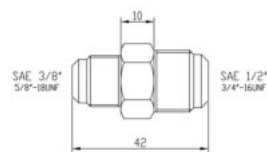

Catalogues and Products > Air-Conditioning > Fittings in Copper and Brass > **Brass Straight Connections - in Inches**

BRASS STRAIGHT CONNECTIONS - IN INCHES

For copper pipes

Product informations

Brass straight connections in inches for copper pipes.

Technical Features

<i>CONNECTION SKU</i>	<i>DIMENSIONS</i>
11340	1/4" X 3/8" SAE
11341	3/8" X 1/2" SAE
11342	1/4" X 1/2" SAE
11343	1/4" X 5/8" SAE
11344	3/8" X 5/8" SAE
11345	1/2" X 5/8" SAE
11346	1/2" X 3/4" SAE
11347	5/8" X 3/4" SAE

SKU	MODEL	PRICE
00000011340	CONNECTION - 1/4"X3/8" SAE - 10 PCS.	€4.35 VAT EXCLUDED

Brass Straight Connections - in Inches

SKU	MODEL	PRICE
00000011341	CONNECTION - 3/8"X1/2" SAE - 10 PCS.	€4.75 VAT EXCLUDED
00000011342	CONNECTION - 1/4"X1/2" SAE - 10 PCS.	€6.1 VAT EXCLUDED
00000011343	CONNECTION - 1/4"X5/8" SAE - 10 PCS.	€10.6 VAT EXCLUDED
00000011344	CONNECTION - 3/8"X5/8" SAE - 10 PCS.	€10.05 VAT EXCLUDED
00000011345	CONNECTION - 1/2"X5/8" SAE - 10 PCS.	€6.65 VAT EXCLUDED
00000011346	CONNECTION - 1/2"X3/4" SAE - 10 PCS.	€13.65 VAT EXCLUDED
00000011347	CONNECTION - 5/8"X3/4" SAE - 10 PCS.	€13.65 VAT EXCLUDED