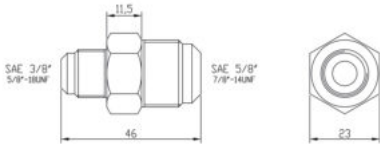

Technical Features

<i>CONNECTION SKU</i>	<i>DIMENSIONS</i>
11340	1/4" X 3/8" SAE
11341	3/8" X 1/2" SAE
11342	1/4" X 1/2" SAE
11343	1/4" X 5/8" SAE
11344	3/8" X 5/8" SAE
11345	1/2" X 5/8" SAE
11346	1/2" X 3/4" SAE
11347	5/8" X 3/4" SAE

SKU	MODEL	PRICE
00000011340	CONNECTION - 1/4"X3/8" SAE - 10 PCS.	€4.35 VAT EXCLUDED

Brass Straight Connections - in Inches

SKU	MODEL	PRICE
00000011341	CONNECTION - 3/8"X1/2" SAE - 10 PCS.	€4.75 VAT EXCLUDED
00000011342	CONNECTION - 1/4"X1/2" SAE - 10 PCS.	€6.1 VAT EXCLUDED
00000011343	CONNECTION - 1/4"X5/8" SAE - 10 PCS.	€10.6 VAT EXCLUDED
00000011344	CONNECTION - 3/8"X5/8" SAE - 10 PCS.	€10.05 VAT EXCLUDED
00000011345	CONNECTION - 1/2"X5/8" SAE - 10 PCS.	€6.65 VAT EXCLUDED
00000011346	CONNECTION - 1/2"X3/4" SAE - 10 PCS.	€13.65 VAT EXCLUDED
00000011347	CONNECTION - 5/8"X3/4" SAE - 10 PCS.	€13.65 VAT EXCLUDED

Brass Straight Connections - in Inches

Skü 11244

Skü 11245