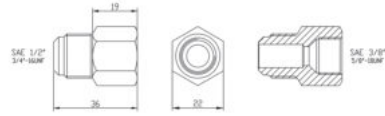

### Technical Features

<i>CONNECTION SKU</i>	<i>DIMENSIONS</i>
11304	M 3/8" X F 1/4" SAE
11360	MF 1/4" X 1/4" SAE
11361	MF 3/8" X 3/8" SAE
11362	MF 1/2" X 1/2" SAE
11365	M 1/4" X F 3/8" SAE
11366	M 3/8" X F 1/2" SAE
11367	M 1/2" X F 3/8" SAE
11368	M 5/8" X F 1/2" SAE
11369	M 1/2" X F 5/8" SAE

**MF Brass Straight Connections - In Inches**

SKU	MODEL	PRICE
00000011304	CONNECTION - M 3/8"XF 1/4" SAE - 10 PCS.	€5.75 VAT EXCLUDED
00000011360	CONNECTION - MF 1/4"X1/4" SAE - 10 PCS.	€6.85 VAT EXCLUDED
00000011361	CONNECTION - MF 3/8"X3/8" SAE - 10 PCS.	€7.6 VAT EXCLUDED
00000011362	CONNECTION - MF 1/2"X1/2" SAE - 10 PCS.	€10.0 VAT EXCLUDED
00000011365	CONNECTION - M 1/4"XF 3/8" SAE - 10 PCS.	€7.15 VAT EXCLUDED
00000011366	CONNECTION - M 3/8"XF 1/2" SAE - 10 PCS.	€6.5 VAT EXCLUDED
00000011367	CONNECTION - M 1/2"XF 3/8" SAE - 10 PCS.	€5.6 VAT EXCLUDED
00000011368	CONNECTION - M 5/8"XF 1/2" SAE - 10 PCS.	€9.35 VAT EXCLUDED
00000011369	CONNECTION - M 1/2"XF 5/8" SAE - 10 PCS.	€12.6 VAT EXCLUDED

## MF Brass Straight Connections - In Inches

Skü 11366

Skü 11367

Skü 11368

Skü 11369