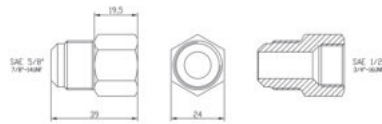

### Technical Features

<i>CONNECTION SKU</i>	<i>DIMENSIONS</i>
11304	M 3/8" X F 1/4" SAE
11360	MF 1/4" X 1/4" SAE
11361	MF 3/8" X 3/8" SAE
11362	MF 1/2" X 1/2" SAE
11365	M 1/4" X F 3/8" SAE
11366	M 3/8" X F 1/2" SAE
11367	M 1/2" X F 3/8" SAE
11368	M 5/8" X F 1/2" SAE
11369	M 1/2" X F 5/8" SAE

**MF Brass Straight Connections - In Inches**

SKU	MODEL	PRICE
00000011304	CONNECTION - M 3/8"XF 1/4" SAE - 10 PCS.	€5.75 VAT EXCLUDED
00000011360	CONNECTION - MF 1/4"X1/4" SAE - 10 PCS.	€6.85 VAT EXCLUDED
00000011361	CONNECTION - MF 3/8"X3/8" SAE - 10 PCS.	€7.6 VAT EXCLUDED
00000011362	CONNECTION - MF 1/2"X1/2" SAE - 10 PCS.	€10.0 VAT EXCLUDED
00000011365	CONNECTION - M 1/4"XF 3/8" SAE - 10 PCS.	€7.15 VAT EXCLUDED
00000011366	CONNECTION - M 3/8"XF 1/2" SAE - 10 PCS.	€6.5 VAT EXCLUDED
00000011367	CONNECTION - M 1/2"XF 3/8" SAE - 10 PCS.	€5.6 VAT EXCLUDED
00000011368	CONNECTION - M 5/8"XF 1/2" SAE - 10 PCS.	€9.35 VAT EXCLUDED
00000011369	CONNECTION - M 1/2"XF 5/8" SAE - 10 PCS.	€12.6 VAT EXCLUDED

## MF Brass Straight Connections - In Inches

Skü 11366

Skü 11367

Skü 11368

Skü 11369